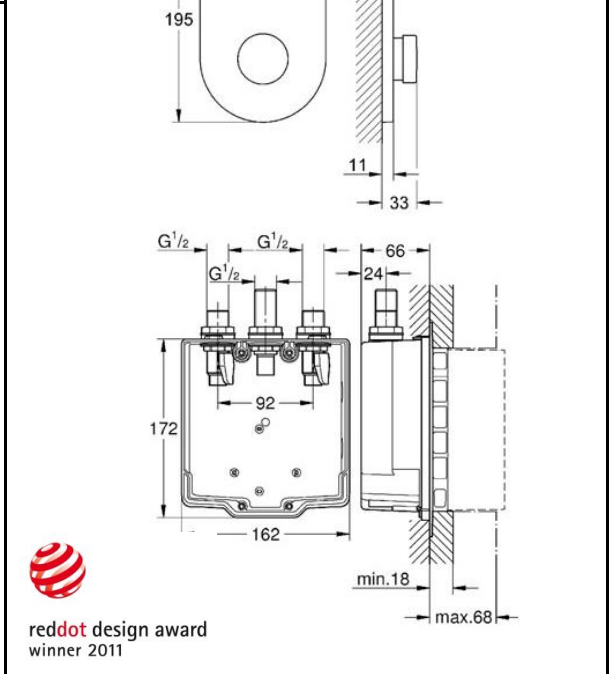

PROJECT		REF		REV	ITEM CODE	
LOCATION		DATE			PAGE	

SANITARY WARE SPECIFICATION SHEET

Item Descriptions	GROHE (Germany) "Eurosmart Cosmopolitan T" Chrome plated self-closing shower mixer with mixing device and adjustable temperature limiter
Dimensions	L120 x H195 x W66 mm
Model	36321000 (Self closing mixer) 36322000 (Mounting box)
Material	Chrome Plated
Manufacturer	GROHE Limited
Supplier	Acme Sanitary Ware Co. Ltd Mr. Eric Wong/ Mr. Don Yuen
Contact Tel/Fax	(852) 2388-7171 / (852) 2710-8012
E-mail	acme@acmesanitary.com.hk
Website	www.acmesanitary.com.hk

Illustration/ Drawing

36321000

36322000

Eurosmart Cosmopolitan T Self-closing shower mixer with mixture
set for final installation for concealed fitting box
chrome escutcheon
mixing device with hot water stop-valve
flow time 15 sec.
adjustable to 7 or 30 sec
pressure range 0.5 to 6 bar
dirt strainers
GROHE EcoJoy® technology for less water and perfect flow
GROHE StarLight® chrome finish without concealed body

Eurosmart Cosmopolitan T Concealed mounting box with mixture
wall installation
suitable for self-closing final installation sets
with adhesive flange for sealing the wall
2 stop valves
housing with mixing device
non-return valve
GROHE EcoJoy® technology for less water and perfect flow

	7 sec
	15 sec
	30 sec

Note:

* All information of the above is for the reference only. No prior notice is made if any changes.